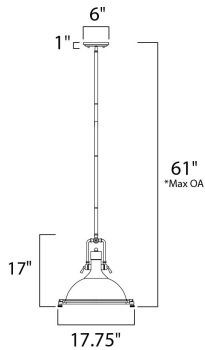

*max overall height

MEASUREMENTS

DIMENSION : 17.75" L x 17.75" W x 17" H
 MAX OAH : 61" OAH
 CANOPY : 6" W x 1" H x 6" L
 HANGING WEIGHT : 11.66 lb

LAMPING

INPUT VOLTAGE : 120V
 BULB : 1 x 60W Incandescent E26 Medium , 60W Total
 BULB INCLUDED : (Not Included)
 DIMMABLE : Yes